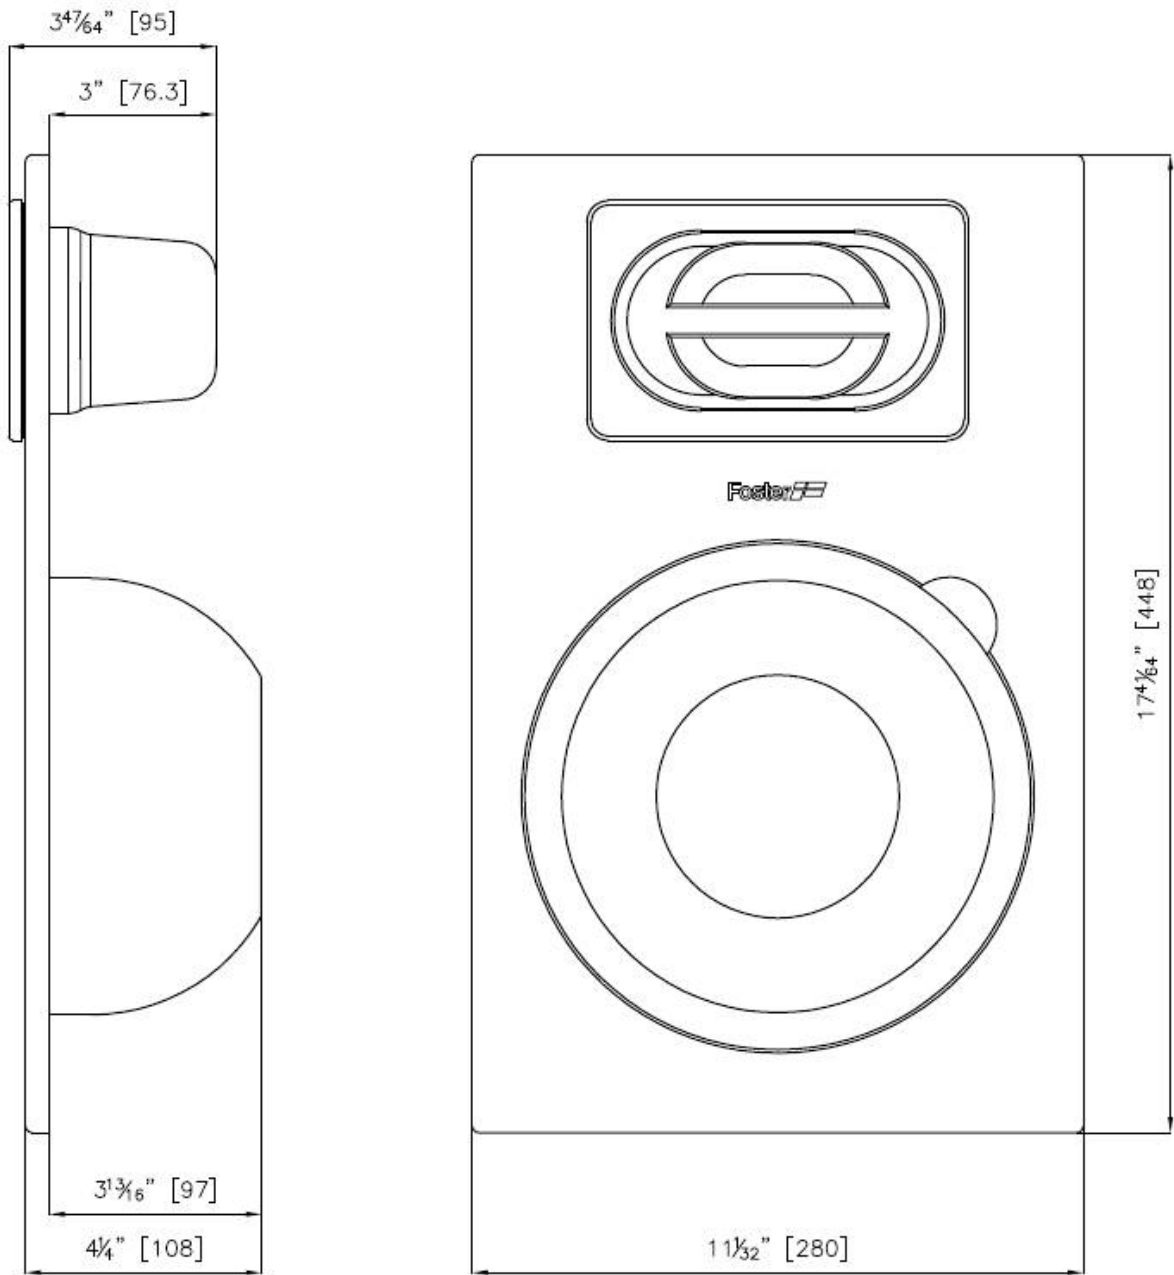

TECHNICAL DATA